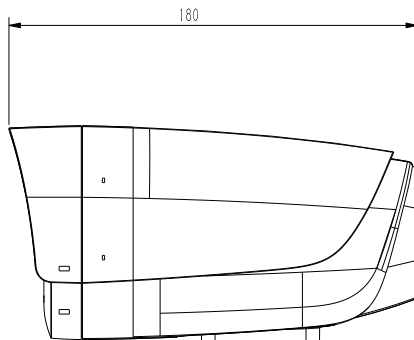

<b>Min. Face Pixel</b>	Default 80, 19-1920 optional
<b>Face Recognition</b>	Yes
<b>Face Library</b>	32
<b>Face Pictures</b>	5000
<b>Face Library Management</b>	Retrieve, import, export
<b>Face Recognition Alert</b>	Comparison Alarm, stranger alarm
<b>Precautionary Alert</b>	N/A
<b>Network</b>	
<b>ANR</b>	N/A
<b>Protocols</b>	TCP/IP, ICMP, HTTP, HTTPS, DHCP, DNS, DDNS, MULTICAST, UPnP, FTP, IPV4, NTP, RTSP, SMTP, IGMP, QoS, PPPoE
<b>System Compatibility</b>	ONVIF (PROFILE S), SDK, CGI, P2P
<b>Remote Connection</b>	≤7
<b>Client</b>	Easy7, EasyLive
<b>Web Version</b>	Web6
<b>Interface</b>	
<b>Communication Interface</b>	1 RJ45 10M/100M self adaptive Ethernet port
<b>Audio</b>	1/1
<b>Alarm</b>	2/1
<b>Reset Button</b>	N/A
<b>On-board storage</b>	N/A
<b>General</b>	
<b>Firmware Version</b>	NVSS_V20.0.1.20190313_SP1
<b>Web Client Language</b>	English, Simple Chinese
<b>Operating Conditions</b>	-35°C ~ 65°C, 0 ~ 95% RH
<b>Power Supply</b>	DC12V±20%/PoE
<b>Power Consumption</b>	MAX: 6W(12V) MAX: 7W(POE)
<b>Protection</b>	IP67
<b>Heater</b>	N/A
<b>Dimensions</b>	180x94x95 mm (7.09*3.7*3.74 inch)
<b>Weight</b>	0.65kg (1.43lb)

## DIMENSIONS

Unit: mm