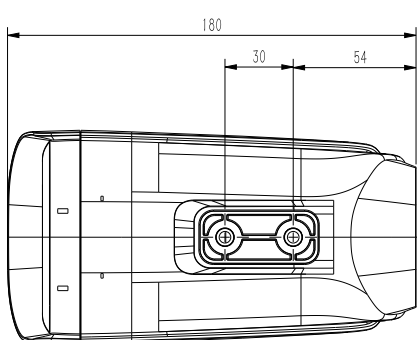

<b>Min. Face Pixel</b>	Default 80, 19-1920 optional
<b>Face Recognition</b>	Yes
<b>Face Library</b>	32
<b>Face Pictures</b>	5000
<b>Face Library Management</b>	Retrieve, import, export
<b>Face Recognition Alert</b>	Comparison Alarm, stranger alarm
<b>Precautionary Alert</b>	N/A
<b>Network</b>	
<b>ANR</b>	N/A
<b>Protocols</b>	TCP/IP, ICMP, HTTP, HTTPS, DHCP, DNS, DDNS, MULTICAST, UPnP, FTP, IPV4, NTP, RTSP, SMTP, IGMP, QoS, PPPoE
<b>System Compatibility</b>	ONVIF (PROFILE S), SDK, CGI, P2P
<b>Remote Connection</b>	≤7
<b>Client</b>	Easy7, EasyLive
<b>Web Version</b>	Web6
<b>Interface</b>	
<b>Communication Interface</b>	1 RJ45 10M/100M self adaptive Ethernet port
<b>Audio</b>	1/1
<b>Alarm</b>	2/1
<b>Reset Button</b>	N/A
<b>On-board storage</b>	N/A
<b>General</b>	
<b>Firmware Version</b>	NVSS_V20.0.1.20190313_SP1
<b>Web Client Language</b>	English, Simple Chinese
<b>Operating Conditions</b>	-35°C ~ 65°C, 0 ~ 95% RH
<b>Power Supply</b>	DC12V±20%/PoE
<b>Power Consumption</b>	MAX: 6W(12V) MAX: 7W(POE)
<b>Protection</b>	IP67
<b>Heater</b>	N/A
<b>Dimensions</b>	180x94x95 mm (7.09*3.7*3.74 inch)
<b>Weight</b>	0.65kg (1.43lb)

## DIMENSIONS

Unit: mm