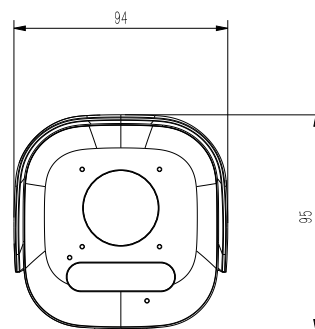

<b>Min. Face Pixel</b>	Default 80, 19-1920 optional
<b>Face Recognition</b>	Yes
<b>Face Library</b>	32
<b>Face Pictures</b>	5000
<b>Face Library Management</b>	Retrieve, import, export
<b>Face Recognition Alert</b>	Comparison Alarm, stranger alarm
<b>Precautionary Alert</b>	N/A
<b>Network</b>	
<b>ANR</b>	N/A
<b>Protocols</b>	TCP/IP, ICMP, HTTP, HTTPS, DHCP, DNS, DDNS, MULTICAST, UPnP, FTP, IPV4, NTP, RTSP, SMTP, IGMP, QoS, PPPoE
<b>System Compatibility</b>	ONVIF (PROFILE S), SDK, CGI, P2P
<b>Remote Connection</b>	≤7
<b>Client</b>	Easy7, EasyLive
<b>Web Version</b>	Web6
<b>Interface</b>	
<b>Communication Interface</b>	1 RJ45 10M/100M self adaptive Ethernet port
<b>Audio</b>	1/1
<b>Alarm</b>	2/1
<b>Reset Button</b>	N/A
<b>On-board storage</b>	N/A
<b>General</b>	
<b>Firmware Version</b>	NVSS_V20.0.1.20190313_SP1
<b>Web Client Language</b>	English, Simple Chinese
<b>Operating Conditions</b>	-35°C ~ 65°C, 0 ~ 95% RH
<b>Power Supply</b>	DC12V±20%/PoE
<b>Power Consumption</b>	MAX: 6W(12V) MAX: 7W(POE)
<b>Protection</b>	IP67
<b>Heater</b>	N/A
<b>Dimensions</b>	180x94x95 mm (7.09*3.7*3.74 inch)
<b>Weight</b>	0.65kg (1.43lb)

### TC-A32E4 SPEC: 1/E/12MM

## DIMENSIONS

Unit: mm