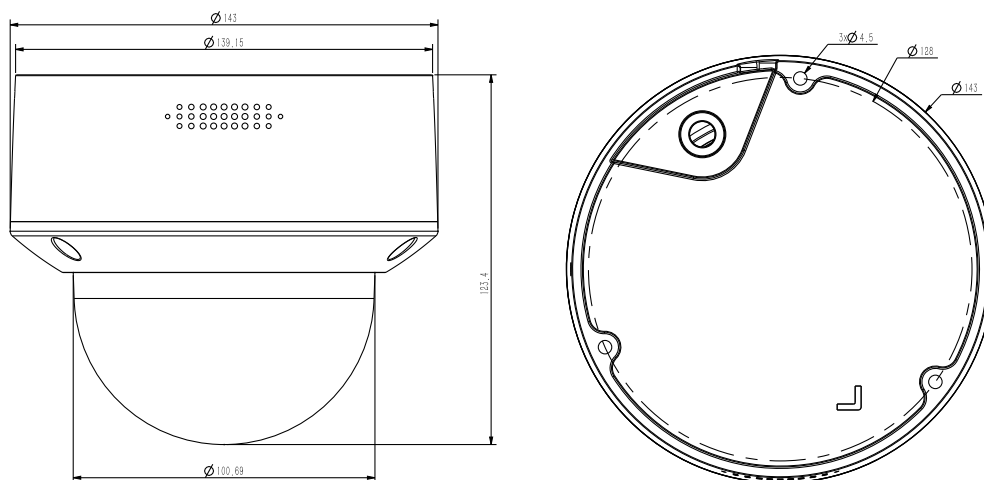

Network	
ANR	Yes, auto store video in SD card when NVR disconnected, and upload video to NVR when resumed connection (Only Support Tiandy ANR NVR)
Protocols	TCP/IP, ICMP, HTTP, HTTPS, DHCP, DNS, DDNS, MULTICAST, UPnP, FTP, IPV4, NTP, RTSP, SMTP, IGMP, 802.1X, QoS, PPPoE
System Compatibility	ONVIF (PROFILE S), SDK, CGI, P2P
Remote Connection	≤7
Client	Easy7, EasyLive
Web Version	Web6
Interface	
Communication Interface	1 RJ45 10M/100M self adaptive Ethernet port
Audio	1/1, Mic in
Alarm	2/1
Reset Button	Yes
On-board storage	Built-in MicroSD card slot, up to 128 GB
General	
Firmware Version	NVSS_V14.0.6.20180928
Web Client Language	12 languages English, Russian, Spanish, Korean, Italian, Turkish, Simple Chinese, Traditional Chinese, Thai, French, Polish, Dutch
Operating Conditions	-35°C ~ 65°C, 0 ~ 95% RH
Power Supply	DC12V±20%/PoE
Power Consumption	MAX: 9.5W(12V) MAX: 11.02W(POE)
Protection	IP66, IK10
Heater	N/A
Dimensions	Φ143×124 mm (Φ5.63*4.88 inch)
Weight	0.95kg (2.09lb)

## DIMENSIONS (Unit: mm)