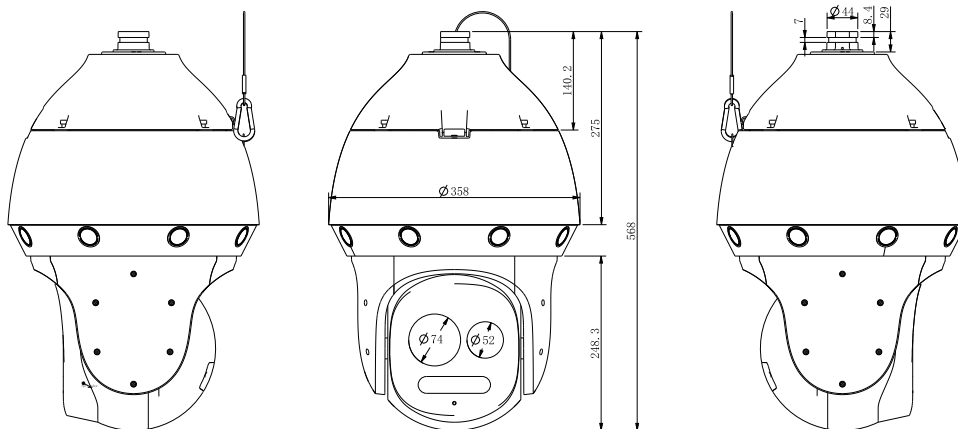

Tiandy

DIMENSIONS (Unit: mm)

ACCESSORIES

INCLUDED:

DF20Y
Wall Mount

OPTIONAL:

DISTRIBUTED BY

Tiandy Technologies Co.,Ltd.

Email: sales@tiandy.com
Website: en.tiandy.com

Tel: +86-22-58596065
Fax: +86-22-58596048