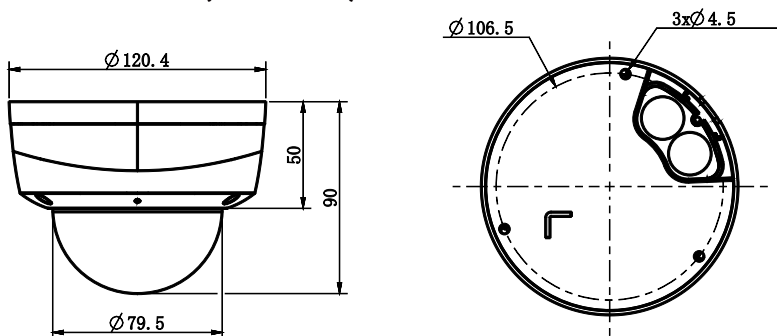

## SPECIFICATIONS

Camera	
Image Sensor	1/2.9" CMOS
Signal System	PAL/NTSC
Min. Illumination	Color: 0.02Lux@ (F2.0, ACG ON), B/W: 0Lux with IR
Shutter Time	1s to 1/100,000s
Day & Night	Dual IR Cut Filter with Auto Switch
Wide Dynamic Range	Digital WDR
Angle Adjustment	pan 0~330°, tilt 0~75°, roate 0~350°
Lens	
Lens Type	Fixed
Focus	2.8mm
Lens Mount	M12
Aperture	F2.0, Fixed
FOV	Horizontal field of view: 97.4°
Illuminator	
IR LEDs	8
IR Range	Up to 30m
Wavelength	850nm
White LEDs/Warmlights	N/A
Compression Standard	
Video Compression	S+265/H.265/H.264
Video Bit Rate	32Kbps~6Mbps
Audio Compression	G.711/G.711U/ADPCM
Audio Bit Rate	8K~48Kbps
Image	
Max. Resolution	1920x1080
Main Stream	PAL: 25fps (1920x1080, 1280x720, 704x576, 640x480) NTSC: 30fps (1920x1080, 1280x720, 704x480, 640x480)
Sub Stream	PAL: 25fps (704x576, 704x288, 640x360, 352x288) NTSC: 30fps (704x480, 704x240, 640x360, 352x240)
Third Stream	N/A
Image Setting	Saturation, brightness, contrast, sharpness, adjustable by client software or web browser
Image Enhancement	BLC/3D DNR/HLC
ROI	N/A
OSD	16x16, 32x32, 48x48, adaptable size, Letters Such as Week, Date, Time, Total 3 Regions
Picture Overlay	N/A
Privacy Mask	Yes, 4 regions
Smart Defog	Yes
Feature	
Alarm Trigger	Motion Detection, Mask Alarm, IP Address Conflict
Video Analytics	Tripwire, Perimeter
Early Warning(EW)	N/A

## DIMENSIONS (Unit: mm)