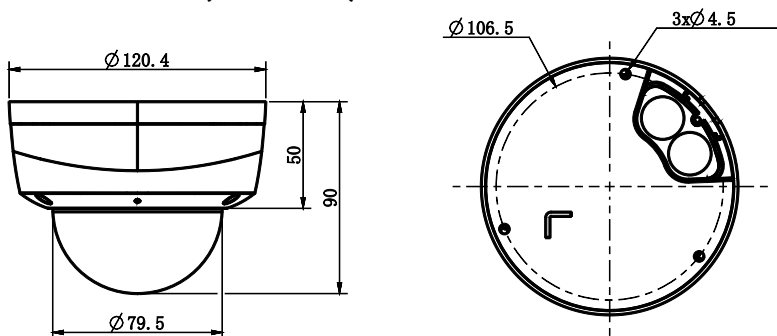

* Listed resolutions are only selectable options. It does not mean that all streams can work at their maximum resolution at the same time.

AVAILABLE MODEL

TC-C32KS SPEC: I3/E/Y/M/2.8MM

Tiandy

DIMENSIONS (Unit: mm)