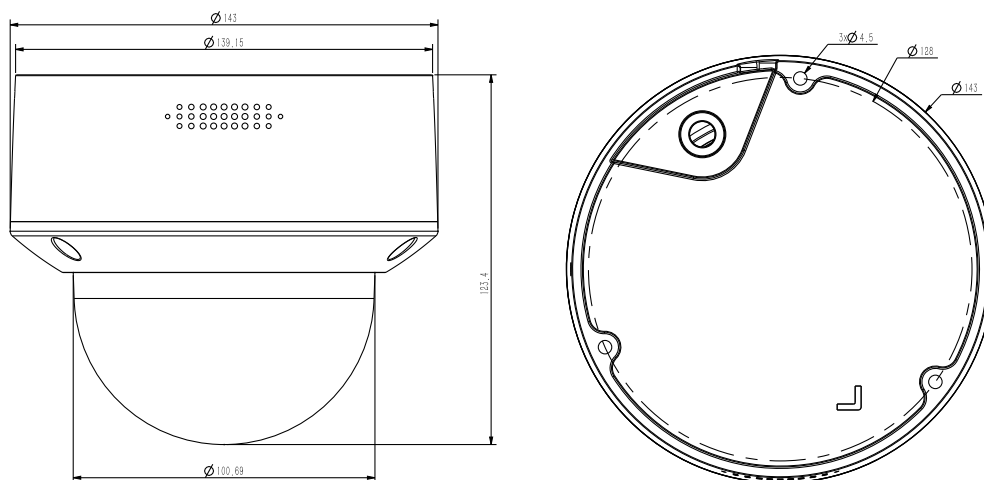

## SPECIFICATIONS

Camera	
Image Sensor	1/2.8" CMOS
Signal System	PAL/NTSC
Min. Illumination	Color: 0.002Lux@ (F1.6, ACG ON), B/W: 0Lux with IR
Shutter Time	1s to 1/100,000s
Day & Night	Dual IR Cut Filter with Auto Switch
Wide Dynamic Range	120dB
Angle Adjustment	pan 0~330°, tilt 0~75°, roate 0~350°
Lens	
Lens Type	Motorized
Focus	2.8-12mm
Lens Mount	Φ14
Aperture	F1.6~F3.3, Fixed
FOV	Horizontal field of view: 100.4°~26.8°
Illuminator	
IR LEDs	18
IR Range	Up to 50m
Wavelength	850nm
White LEDs	N/A
Compression Standard	
Video Compression	S+265/H.265/H.264/M-JPEG
Video Bit Rate	32Kbps~16Mbps
Audio Compression	G.711A/G.711U/ADPCM_D/AAC_LC
Audio Bit Rate	8K~48Kbps
Image	
Max. Resolution	2592x1944
Main Stream	PAL: 20fps (2592×1944), 25fps (2560×1920, 2592×1520, 2560×1440, 2048×1036, 1920×1080, 1280×960, 1280×720) NTSC: 20fps (2592×1944), 25fps (2560×1920), 30fps (2592×1520, 2560×1440, 2048×1036, 1920×1080, 1280×960, 1280×720)
Sub Stream	PAL: 25fps (704×576, 704×288, 640×360, 352×288) NTSC: 30fps (704×480, 704×240, 640×360, 352×240)
Third Stream	4CIF
Image Setting	Saturation, brightness, contrast, sharpness, adjustable by client software or web browser
Image Enhancement	BLC/3D DNR/HLC/Corridor Format
ROI	Support 7 fixed region of coding
OSD	16×16, 24×24, 32×32, 48×48, 64×64, 96×96, adaptable size, Letters Such as Week, Date, Time, Total 5 Regions
Picture Overlay	Yes
Privace Mask	Yes
Smart Defog	Yes
Feature	
Alarm Trigger	Event Input, Event Output, Motion Detection, Mask Alarm, Disk Full, Disk R/W Error, IP Address Conflict, MAC Address Conflict, FTP Server Exception
Video Analytics	Tripwire, Double Tripwire, Perimeter, Object Abandon, Object Lost, Loitering, Running, Parking, Crowded, Video Abnormal, Audio Abnormal, Heat Map

## DIMENSIONS

Unit: mm