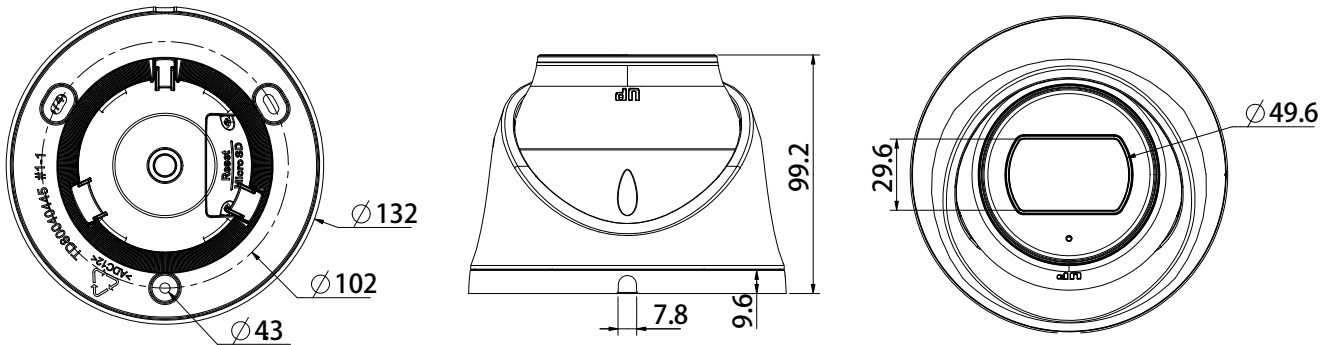

## SPECIFICATIONS

Camera	
Image Sensor	1/2.8" CMOS
Signal System	PAL/NTSC
Min. Illumination	Color: 0.002Lux@ (F1.6, ACG ON), B/W: 0Lux with IR
Shutter Time	1s to 1/100,000s
Day & Night	Dual IR Cut Filter with Auto Switch
Wide Dynamic Range	120dB
Angle Adjustment	pan 0~340°, tilt 0~75°, roate 0~360°
Lens	
Lens Type	Motorized
Focus	2.8-12mm
Lens Mount	Φ14
Aperture	F1.6~F3.3, Fixed
FOV	Horizontal field of view: 100.4°~26.8°
Illuminator	
IR LEDs	2
IR Range	Up to 50m
Wavelength	850nm
White LEDs	N/A
Compression Standard	
Video Compression	S+265/H.265/H.264/M-JPEG
Video Bit Rate	32Kbps~16Mbps
Audio Compression	G.711A/G.711U/ADPCM_D/AAC_LC
Audio Bit Rate	8K~48Kbps
Image	
Max. Resolution	2592x1944
Main Stream	PAL: 20fps (2592×1944), 25fps (2560×1920, 2592×1520, 2560×1440, 2048×1036, 1920×1080, 1280×960, 1280×720) NTSC: 20fps (2592×1944), 25fps (2560×1920), 30fps (2592×1520, 2560×1440, 2048×1036, 1920×1080, 1280×960, 1280×720)
Sub Stream	PAL: 25fps (704×576, 704×288, 640×360, 352×288) NTSC: 30fps (704×480, 704×240, 640×360, 352×240)
Third Stream	4CIF
Image Setting	Saturation, brightness, contrast, sharpness, adjustable by client software or web browser
Image Enhancement	BLC/3D DNR/HLC/Corridor Format
ROI	Support 7 fixed region of coding
OSD	16×16, 24×24, 32×32, 48×48, 64×64, 96×96, adaptable size, Letters Such as Week, Date, Time, Total 5 Regions
Picture Overlay	Yes
Privace Mask	Yes
Smart Defog	Yes
Feature	
Alarm Trigger	Event Input, Event Output, Motion Detection, Mask Alarm, Disk Full, Disk R/W Error, IP Address Conflict, MAC Address Conflict, FTP Server Exception
Video Analytics	Tripwire, Double Tripwire, Perimeter, Object Abandon, Object Lost, Loitering, Running, Parking, Crowded, Video Abnormal, Audio Abnormal, Heat Map

## DIMENSIONS

Unit: mm