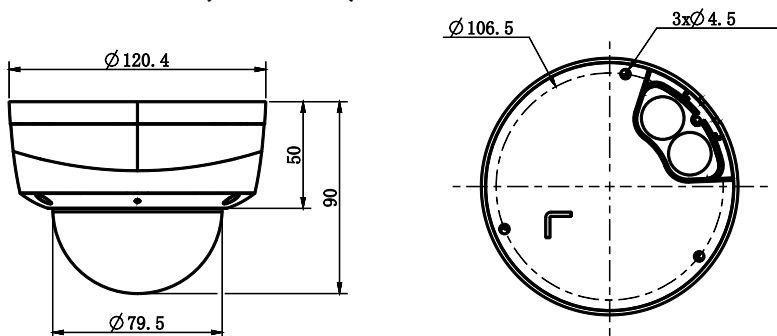

Tiandy

Network	
ANR	Yes, auto store video in SD card when NVR disconnected, and upload video to NVR when resumed connection (Only Support Tiandy ANR NVR)
Protocols	TCP/IP, ICMP, HTTP, HTTPS, DHCP, DNS, DDNS, RTP, RTSP, RTCP, PPPoE, MULTICAST, UPnP, FTP, IPV4, NTP, SMTP, IGMP, 802.1x, QoS, IPV6, ARP, UDP, SNMP, SSL, SIP, Telnet, RTMP, SFTP, NFS
System Compatibility	ONVIF (PROFILE S/T/G), SDK, P2P(Mutually exclusive with Profile G)
Remote Connection	≤7
Client	Easy7, EasyLive
Web Version	Web6
Interface	
Communication Interface	1 RJ45 10M/ 100M self adaptive Ethernet port
Audio I/O	Mic in
Alarm I/O	N/A
Reset Button	Yes
On-board storage	Built-in MicroSD card slot, up to 512 GB
General	
Firmware Version	-
Web Client Language	15 languages English, Russian, Spanish, Korean, Italian, Turkish, Simple Chinese, Traditional Chinese, Thai, French, Polish, Dutch, Hebraism, Arabic, Vietnamese
Operating Conditions	-35°C ~ 65°C, 0 ~ 95% RH
Power Supply	DC 12V±25%, PoE (802.3af)
Power Consumption	MAX: 6W (12V) MAX: 7W (PoE)
Protection	IP67, IK10, Lightning protection, surge protection and voltage transient protection meets EN 55035:2017
Heater	N/A
Dimensions	Φ120×90mm (Φ4.72×3.54inch)
Weight	0.4Kg (0.88lb)

* Listed resolutions are only selectable options. It does not mean that all streams can work at their maximum resolution at the same time.

AVAILABLE MODEL

TC-C38KS SPEC: I3/E/Y/2.8MM

Tiandy

DIMENSIONS (Unit: mm)