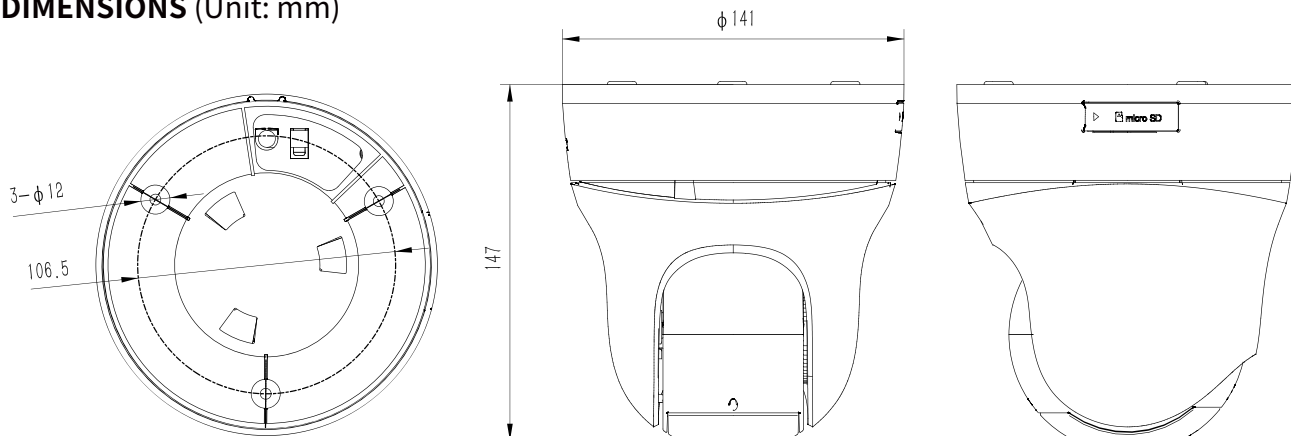

Tiandy

Feature	
Alarm Trigger	Harsh Voice Alarm, Motion Detection, Mask Alarm, Port Alarm, Network Disable Alarm, IP Conflict, MAC Conflict Detection
Video Analytics	Tripwire, Double Tripwire, Perimeter, Object Abandon, Object Lost, Loitering, Running, Face Detection, Crowded, Video Abnormal, Audio Abnormal, Heatmap
Early Warning(EW)	Yes
Auto-Tracking	N/A
Network	
Protocols	TCP/IP, ICMP, HTTP, HTTPS, DHCP, DNS, DDNS, MULTICAST, UPnP, FTP, IPV4, NTP, RTSP, SMTP, IGMP, QoS, PPPoE
System Compatibility	ONVIF (PROFILE S), SDK, CGI, P2P
ANR	Auto store video in SD card when NVR disconnected, and upload video to NVR when resumed connection (Only Support Tiandy ANR NVR)
Remote Connection	≤7
Client	Easy7, EasyLive
Web Version	Web5
Interface	
Communication Interface	1 RJ45 10M/100M self adaptive Ethernet port
Audio	1/1, Mic in
Alarm	2/1
Reset Button	Yes
On-board storage	Built-in MicroSD card slot, up to 128 GB
RS-485	Yes
BNC	N/A
General	
Firmware Version	NVSS_14.1.3 20180918
Web Client Language	11 languages English, Russian, Spanish, Korean, Italian, Turkish, Simple Chinese, Traditional Chinese, Thai, French, Polish
Operating Conditions	-10°~50°C, 0-90% RH
Power Supply	DC12V±10%/POE
Power Consumption	4.9W (IR OFF), 8.9W (IR ON)
Protection	IP40
Heater	N/A
Dimensions	Φ141x152 mm (Φ5.55×5.98 inch)
Weight	0.85kg (1.87lb)

* Listed resolutions are only selectable options. It does not mean that all streams can work at their maximum resolution at the same time.

AVAILABLE MODEL

TC-H323Q SPEC: 04X/I/E

Tiandy

DIMENSIONS (Unit: mm)