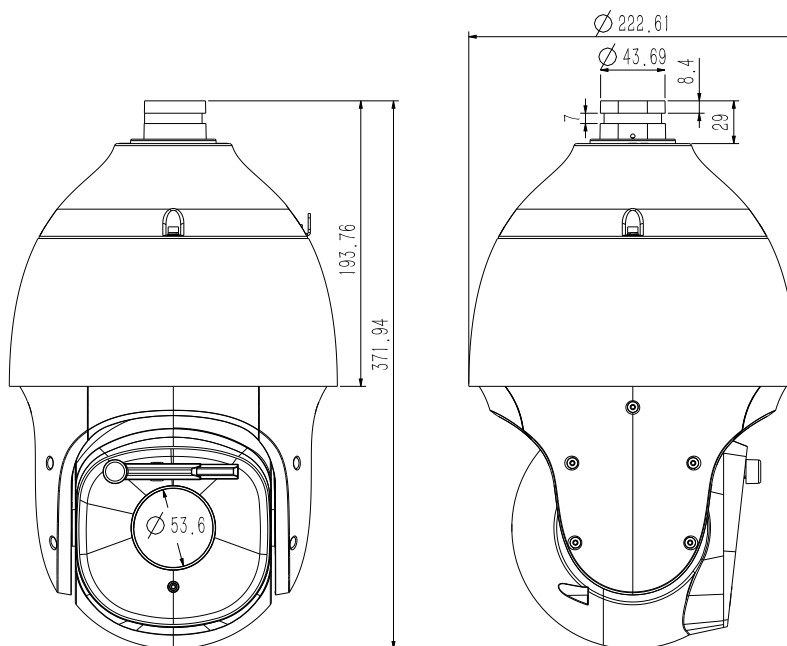

* Listed resolutions are only selectable options. It does not mean that all streams can work at their maximum resolution at the same time.

AVAILABLE MODEL

TC-H326M SPEC:44X/IW/A

Tiandy

DIMENSIONS (Unit: mm)