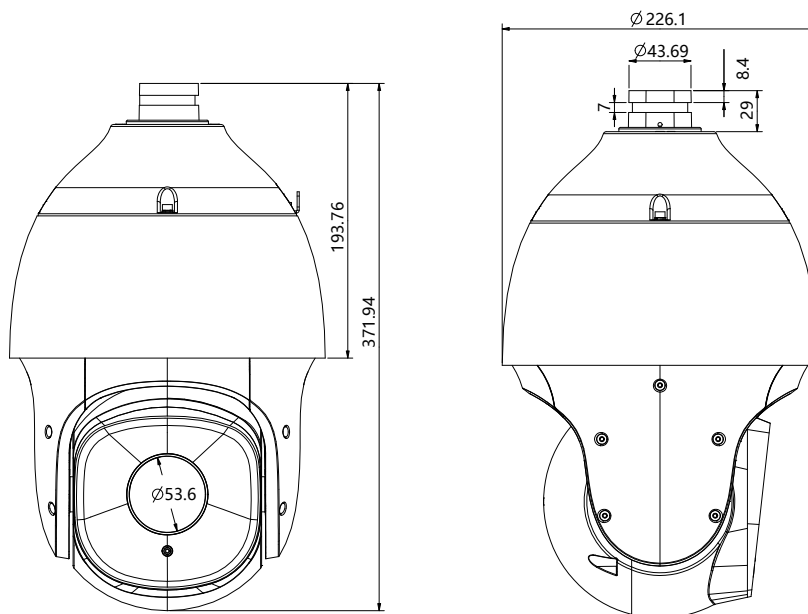

* Listed resolutions are only selectable options. It does not mean that all streams can work at their maximum resolution at the same time.

AVAILABLE MODEL

TC-H326S SPEC: 33X/I/E

DIMENSIONS (Unit: mm)

ACCESSORIES