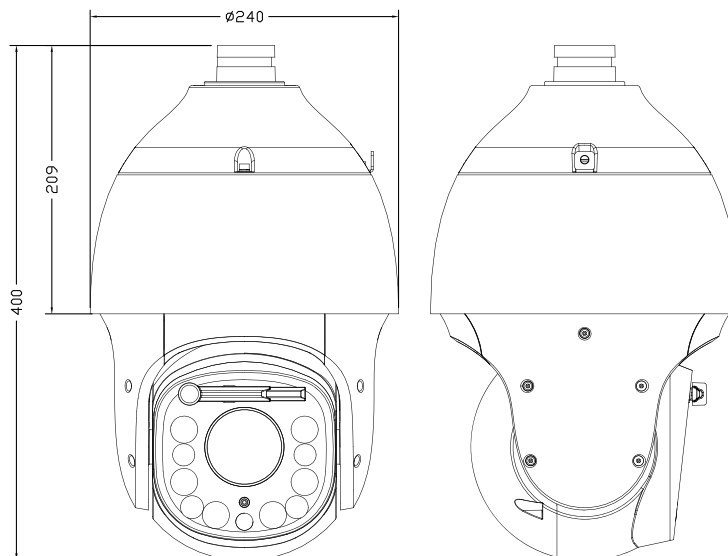

# Tiandy

Picture Overlay	Yes
Privacy Mask	Yes
Smart Defog	Yes
<b>Feature</b>	
Alarm Trigger	Harsh Voice Alarm, Motion Detection, Mask Alarm, Port Alarm, Network Disable Alarm, IP Conflict, MAC Conflict Detection
Video Analytics	Tripwire, Double Tripwire, Perimeter, Object Abandon, Object Lost, Loitering, Running, Parking, Face Detection, People Counting, Crowded, On Duty Detection, Video Abnormal, Audio Abnormal, Heatmap, Safety Helmet Detection
Early Warning(EW)	Yes
Auto-Tracking	Yes
<b>Network</b>	
Protocols	TCP/IP, ICMP, HTTP, HTTPS, DHCP, DNS, DDNS, MULTICAST, UPnP, FTP, IPV4, NTP, RTSP, SMTP, IGMP, QoS, PPPoE
System Compatibility	ONVIF (PROFILE S), SDK, CGI, P2P
ANR	Auto store video in SD card when NVR disconnected, and upload video to NVR when resumed connection (Only Support Tiandy ANR NVR)
Remote Connection	≤7
Client	Easy7, EasyLive
Web Version	Web5
<b>Interface</b>	
Communication Interface	1 RJ45 10M/100M self adaptive Ethernet port
Audio	1/1
Alarm	8/2
Reset Button	Yes
On-board storage	Built-in MicroSD card slot, up to 128 GB
RS-485	Yes
BNC	Yes
Wiper	Yes
<b>General</b>	
Firmware Version	NVSS_V14.0.6.20190328
Web Client Language	11 languages English, Russian, Spanish, Korean, Italian, Turkish, Simple Chinese, Traditional Chinese, Thai, French, Polish
Operating Conditions	-30°~65°C, 0-95% RH
Power Supply	AC24V±15%
Power Consumption	21W (IR OFF), 44W (IR ON)
Protection	IP66
Heater	N/A
Dimensions	Φ222x372 mm (Φ8.74×14.65 inch)
Weight	5.5kg (12.13lb)

## DIMENSIONS (Unit: mm)