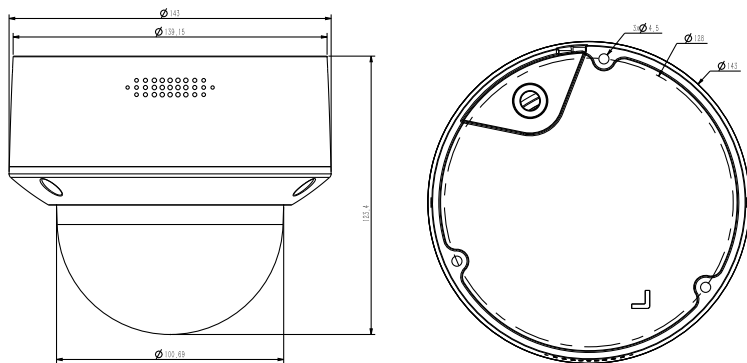

* Listed resolutions are only selectable options. It does not mean that all streams can work at their maximum resolution at the same time.

AVAILABLE MODEL

TC-C32MP SPEC: I5/A/E/Y/M/H/2.7-13.5MM

DIMENSIONS (Unit: mm)