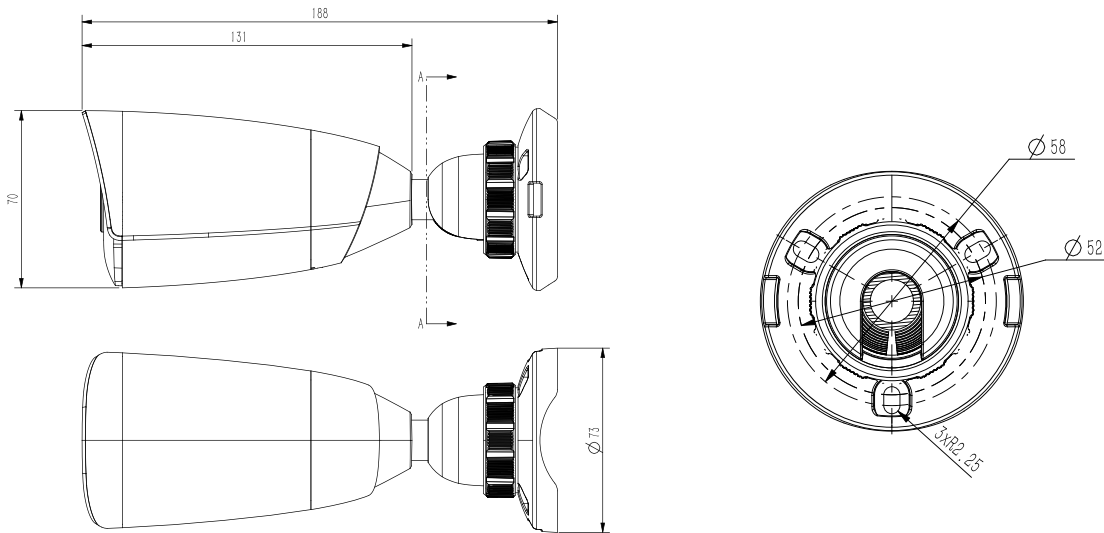

Tiandy

DIMENSIONS (Unit: mm)

ACCESSORIES

DISTRIBUTED BY

Tiandy Technologies Co.,Ltd.

Email: sales@tiandy.com
Website: en.tiandy.com

Tel: +86-22-58596178
Fax: +86-22-58596048