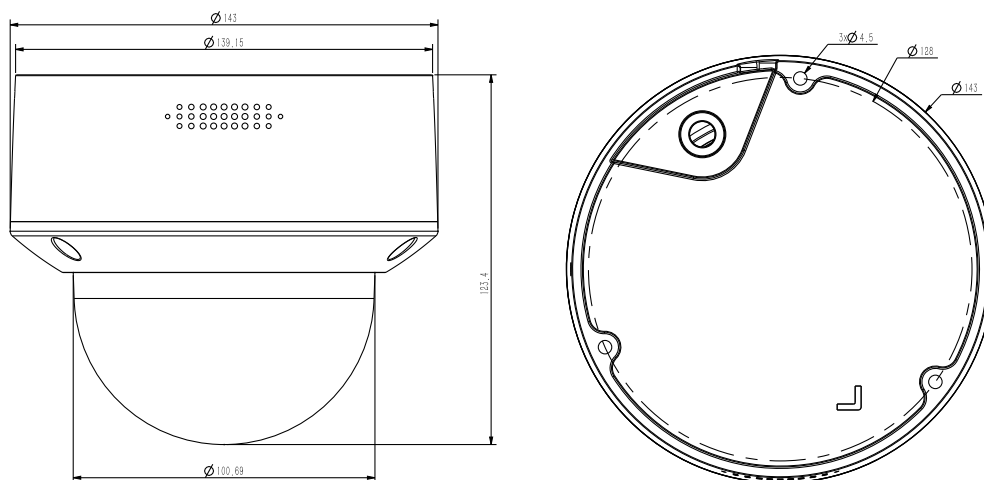

* Listed resolutions are only selectable options. It does not mean that all streams can work at their maximum resolution at the same time.

AVAILABLE MODEL

TC-C38MS SPEC: I5/E/A/2.8-12MM

DIMENSIONS

Unit: mm