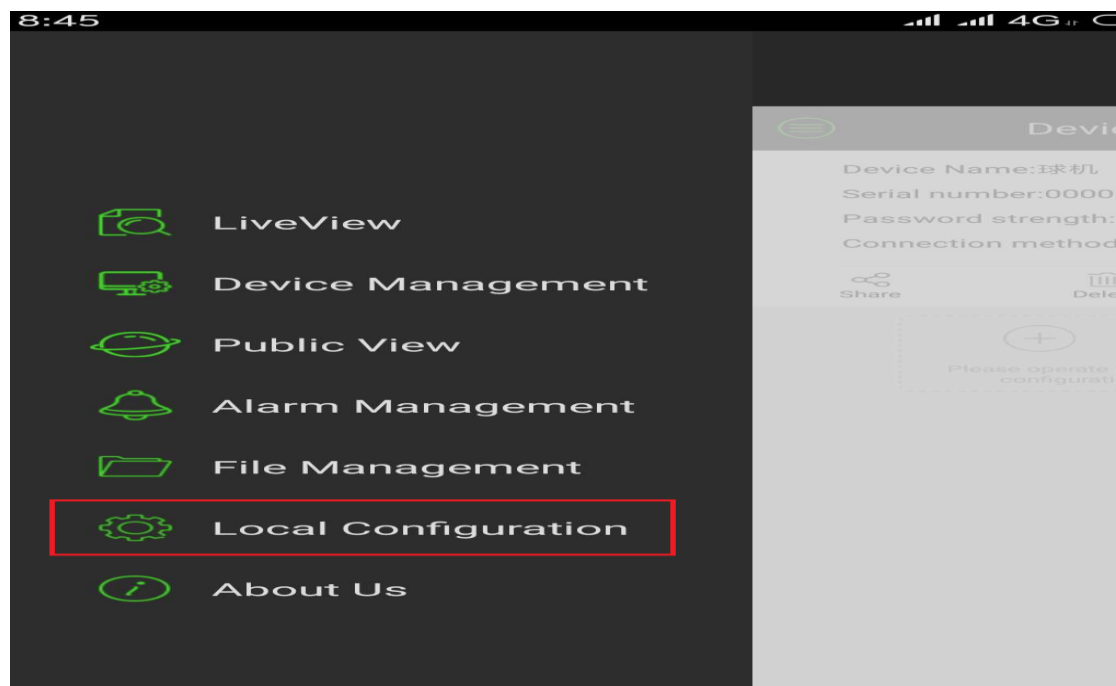

1、Click here

2、Choose Local Configuration

3、Area selection, choose China

17:02

🕒 📶 📶 4G 📶 🔋

## Local Configuration

Area selection

China >

Hardware decoder takes priority in use.

Receive alarm locally

Download alarm pictures automatically