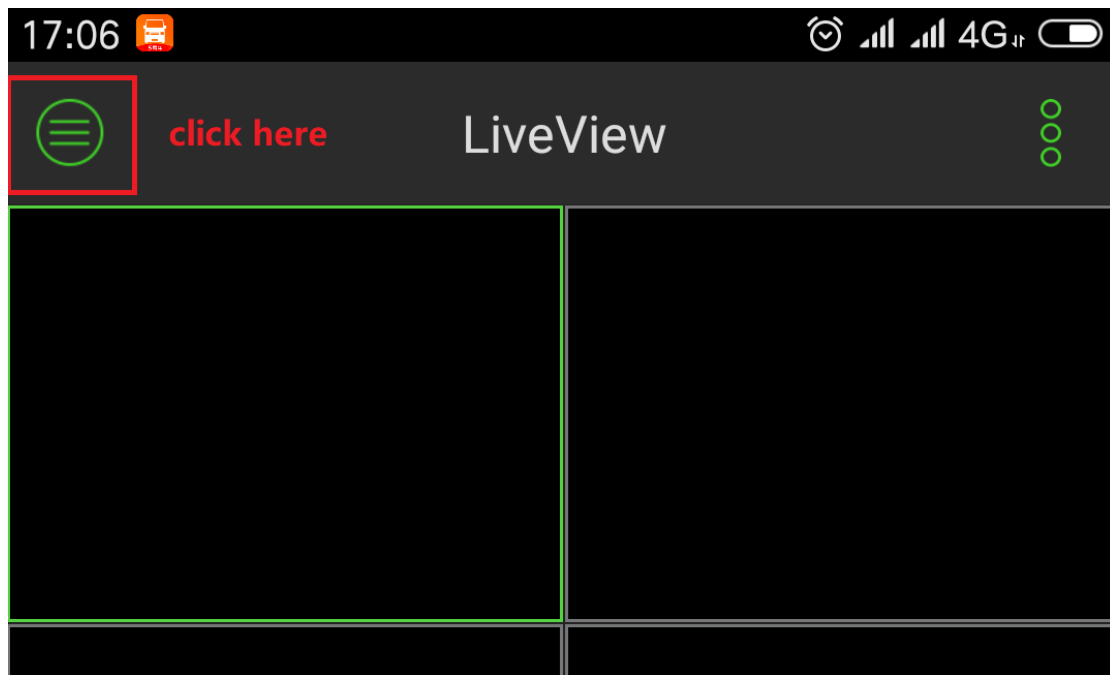

1、Click here

2、Choose Local Configuration

3、Area selection, choose China

17:02

🕒 📶 📶 4G 📶 🔋

## Local Configuration

Area selection

China >

Hardware decoder takes priority in use.

Receive alarm locally

Download alarm pictures automatically