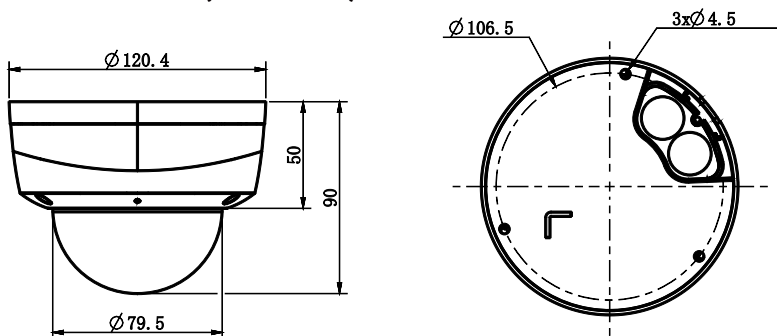

Tiandy Technologies Co.,Ltd.

Email: sales@tiandy.com

Tel: +86-22-58596178

Website: en.tiandy.com

Fax: +86-22-58596048

SPECIFICATIONS

| Camera | |
|-----------------------|---|
| Image Sensor | 1/2.8" CMOS |
| Signal System | PAL/NTSC |
| Min. Illumination | Color: 0.002Lux@ (F1.6, ACG ON), B/W: 0Lux with IR |
| Shutter Time | 1s to 1/100,000s |
| Day & Night | Dual IR Cut Filter with Auto Switch |
| Wide Dynamic Range | 120dB |
| Angle Adjustment | pan 0~330°, tilt 0~75°, roate 0~350° |
| Lens | |
| Lens Type | Fixed |
| Focus | 2.8mm |
| Lens Mount | M12 |
| Aperture | F1.6, Fixed |
| FOV | Horizontal field of view: 93.8° |
| Illuminator | |
| IR LEDs | 8 |
| IR Range | Up to 30m |
| Wavelength | 850nm |
| White LEDs/Warmlights | N/A |
| Compression Standard | |
| Video Compression | S+265/H.265/H.264 |
| Video Bit Rate | 32Kbps~6Mbps |
| Audio Compression | G.711/G.711U/ADPCM |
| Audio Bit Rate | 8K~48Kbps |
| Image | |
| Max. Resolution | 2592x1520 |
| Main Stream | PAL: 25fps (2592x1520, 2560x1440, 2304x1296, 1920x1080, 1280x720) NTSC: 25fps (2592x1520, 2560x1440), 30fps (2304x1296, 1920x1080, 1280x720) |
| Sub Stream | PAL: 25fps (704x576, 704x288, 640x360, 352x288) NTSC: 30fps (704x480, 704x240, 640x360, 352x240) |
| Third Stream | N/A |
| Image Setting | Saturation, brightness, contrast, sharpness, adjustable by client software or web browser |
| Image Enhancement | BLC/3D DNR/HLC |
| ROI | N/A |
| OSD | 16x16, 32x32, 48x48, 64x64, adaptable size, Letters Such as Week, Date, Time, Total 3 Regions |
| Picture Overlay | N/A |
| Privacy Mask | Yes, 4 regions |
| Smart Defog | Yes |
| Feature | |
| Alarm Trigger | Motion Detection, Mask Alarm, IP Address Conflict |
| Video Analytics | Tripwire, Perimeter |
| Early Warning(EW) | N/A |

* Listed resolutions are only selectable options. It does not mean that all streams can work at their maximum resolution at the same time.

AVAILABLE MODEL

TC-C34KS SPEC: I3/E/Y/2.8MM

DIMENSIONS (Unit: mm)