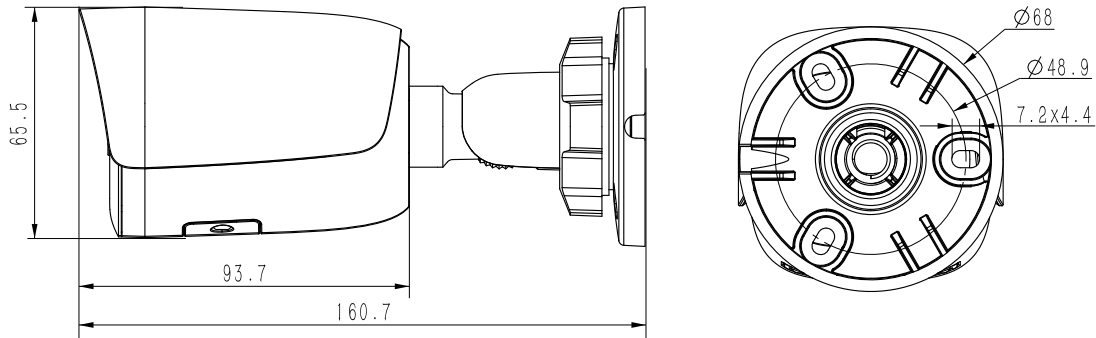

DIMENSIONS